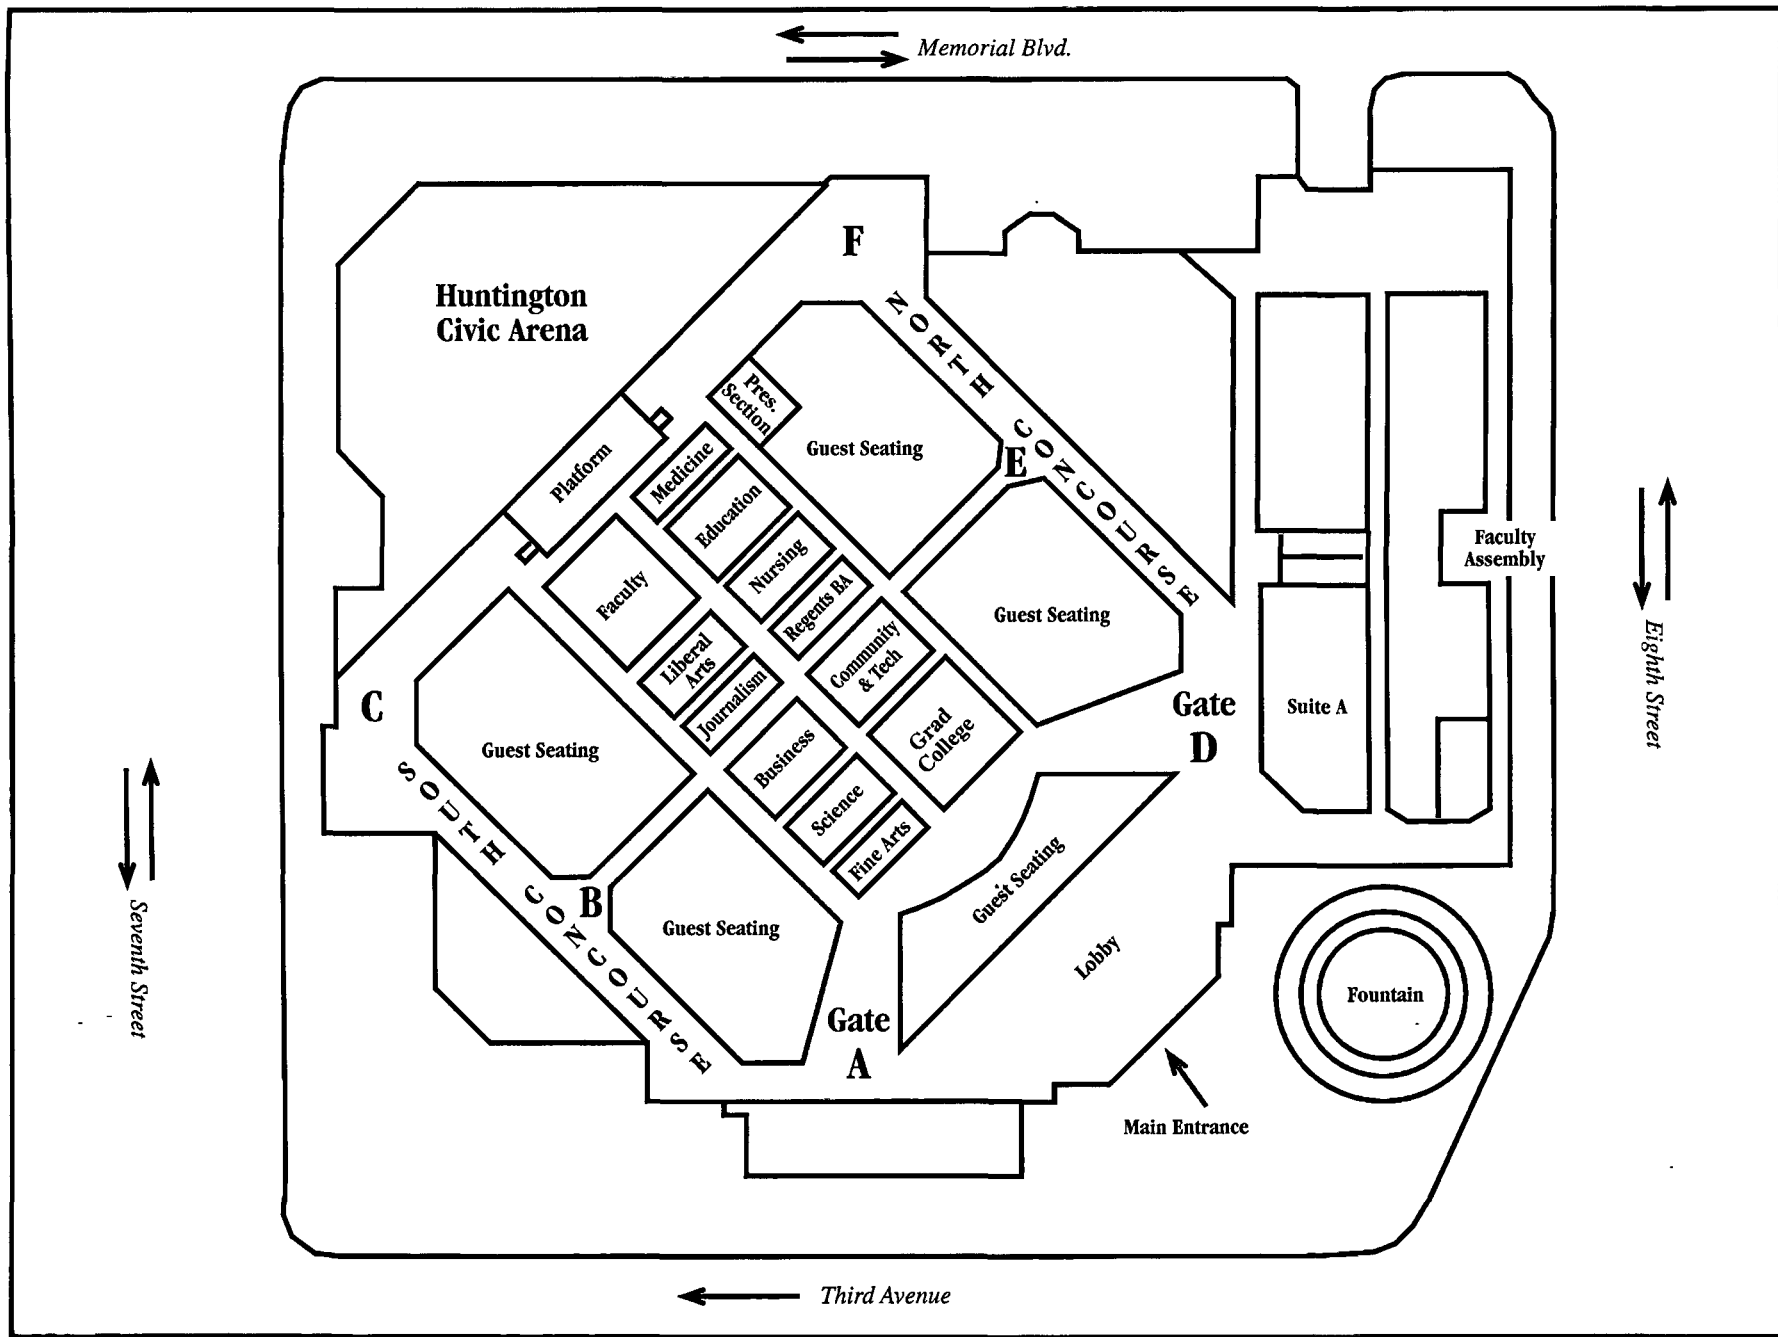

Office of The Registrar