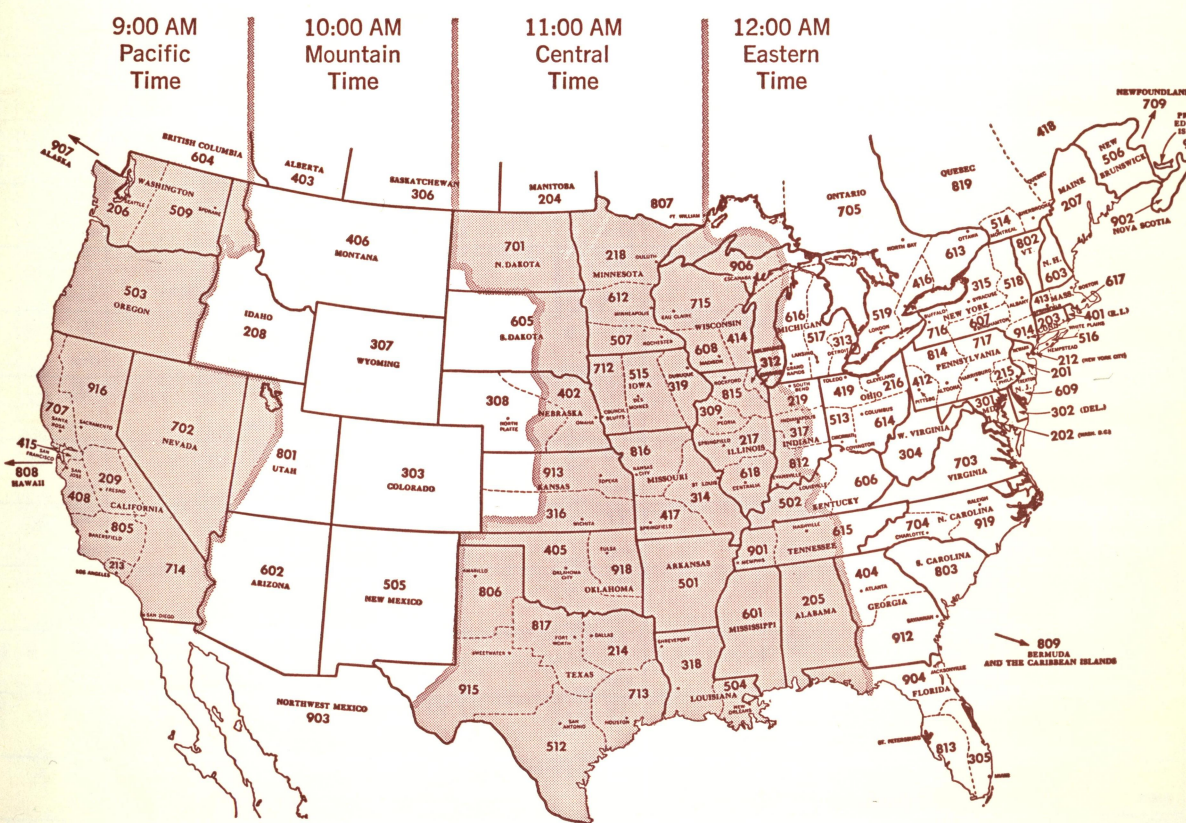

TELEPHONE NUMBERS FREQUENTLY CALLED

allergy clinic 7218

NAME AND ADDRESS	AREA CODE NO.	TELEPHONE
AMB. JOE FARLAND	703	837 1166
CARTER HALL		
MILLWOOD, VA. 22646		
Col. ANDERSON ^{AUTOGON} 350-1110 Ext 73950		
Joint Chiefs ^{PENTAGON} 74786-74615		

TELEPHONE AREA CODE NUMBERS WITH STANDARD TIME ZONES