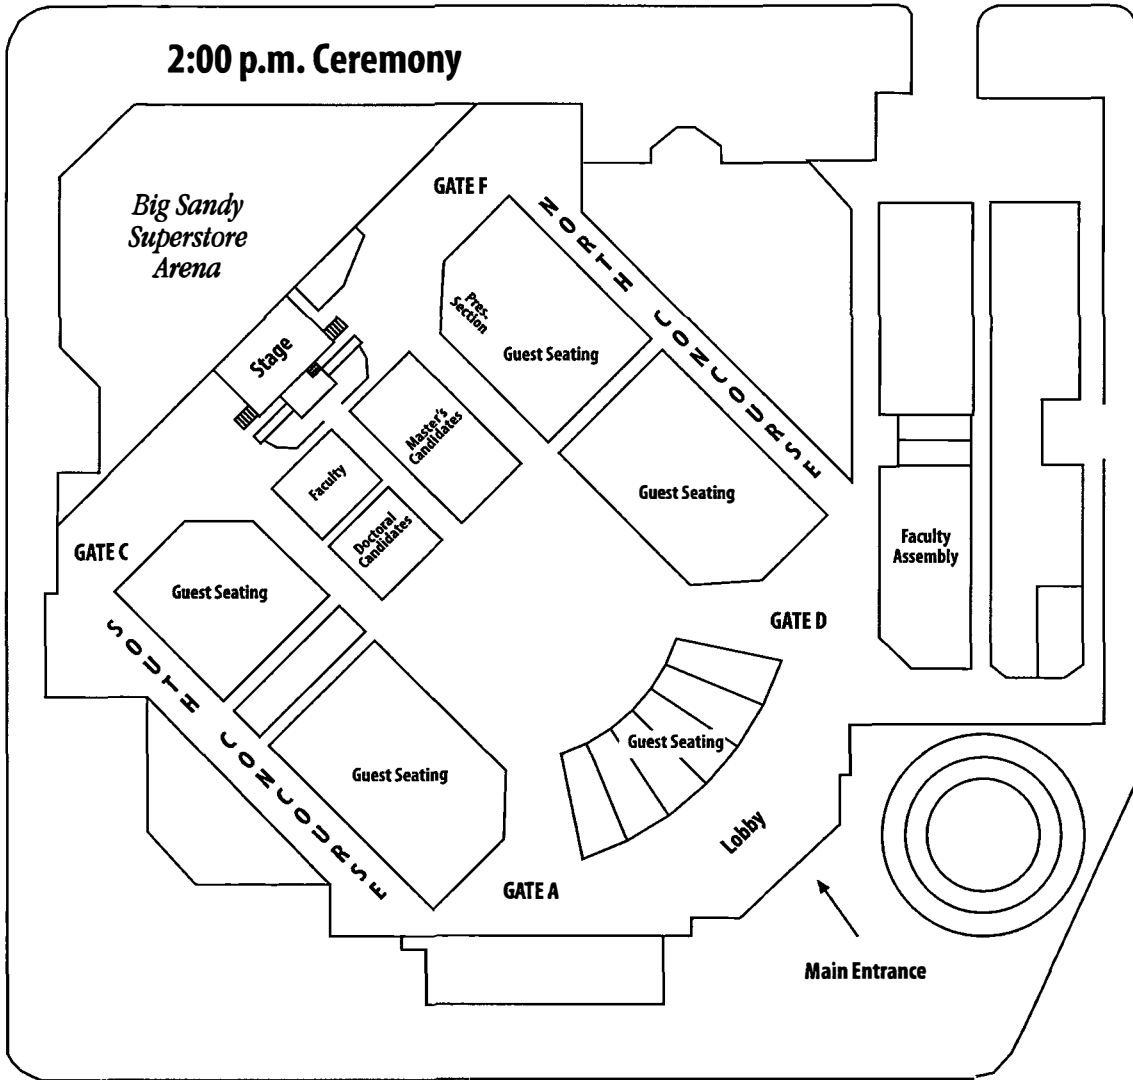

← Memorial Blvd. →

2:00 p.m. Ceremony

← Third Avenue →