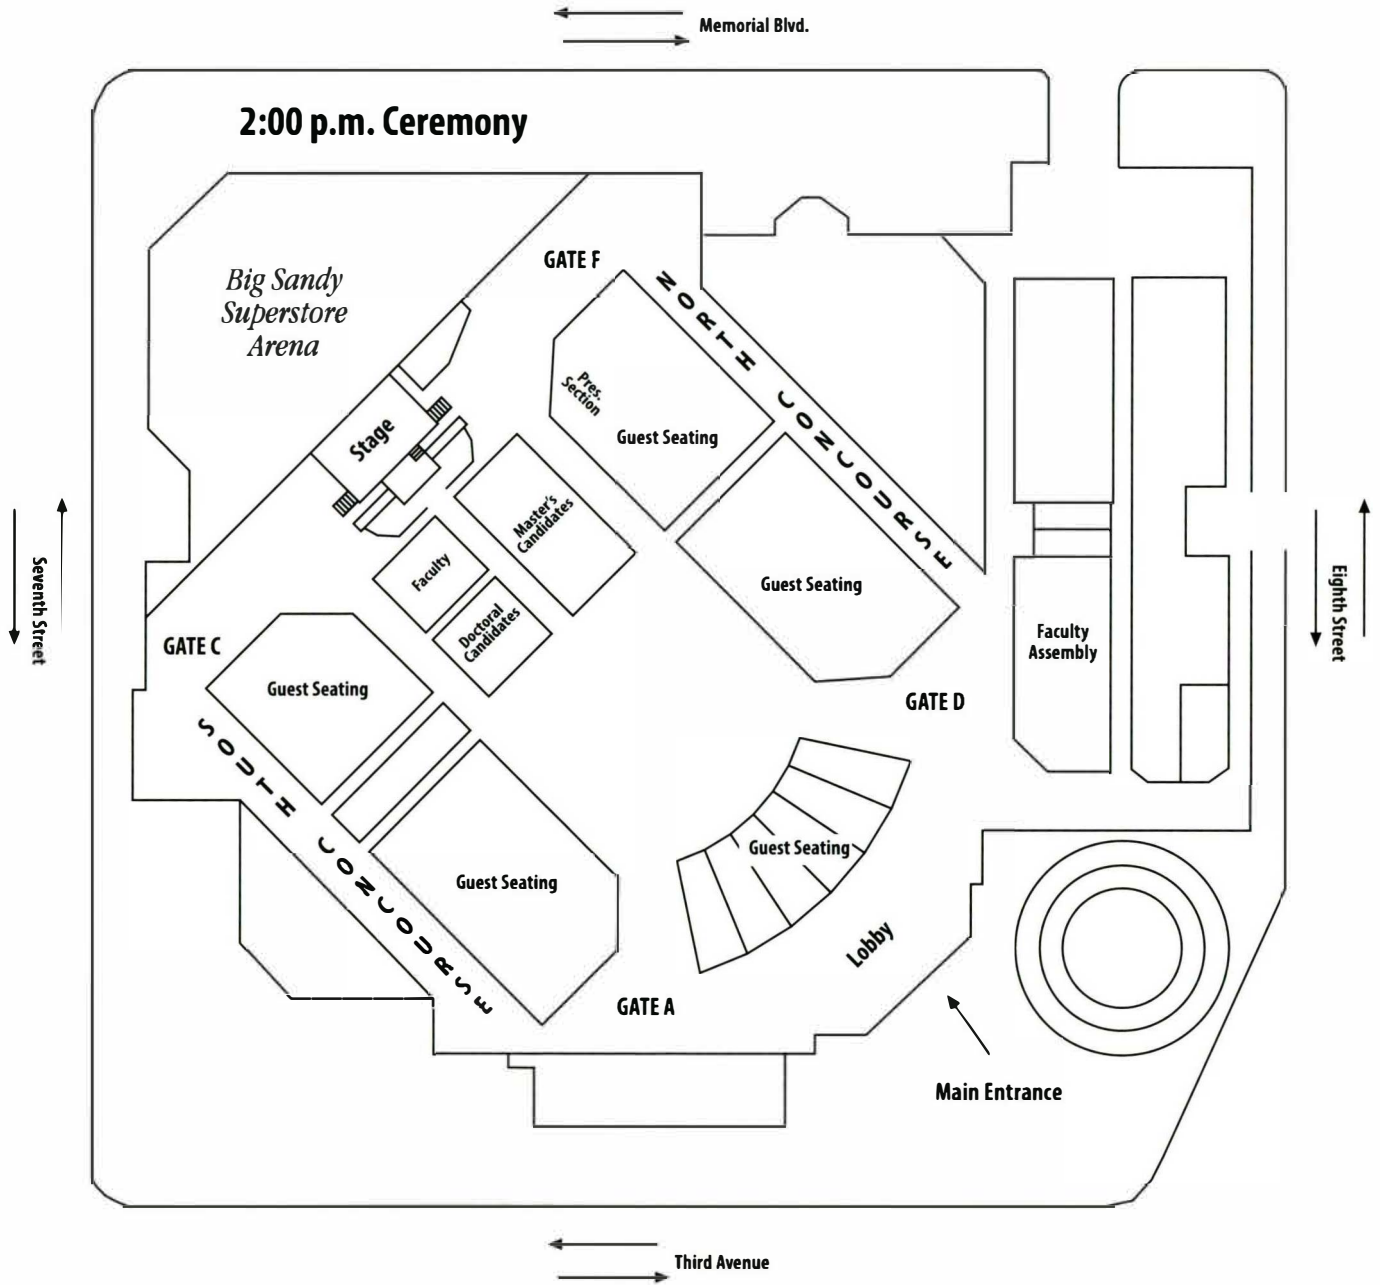

← Memorial Blvd. →

9:00 a.m. Ceremony

← Third Avenue →

2:00 p.m. Ceremony

HUNTINGTON, WEST VIRGINIA