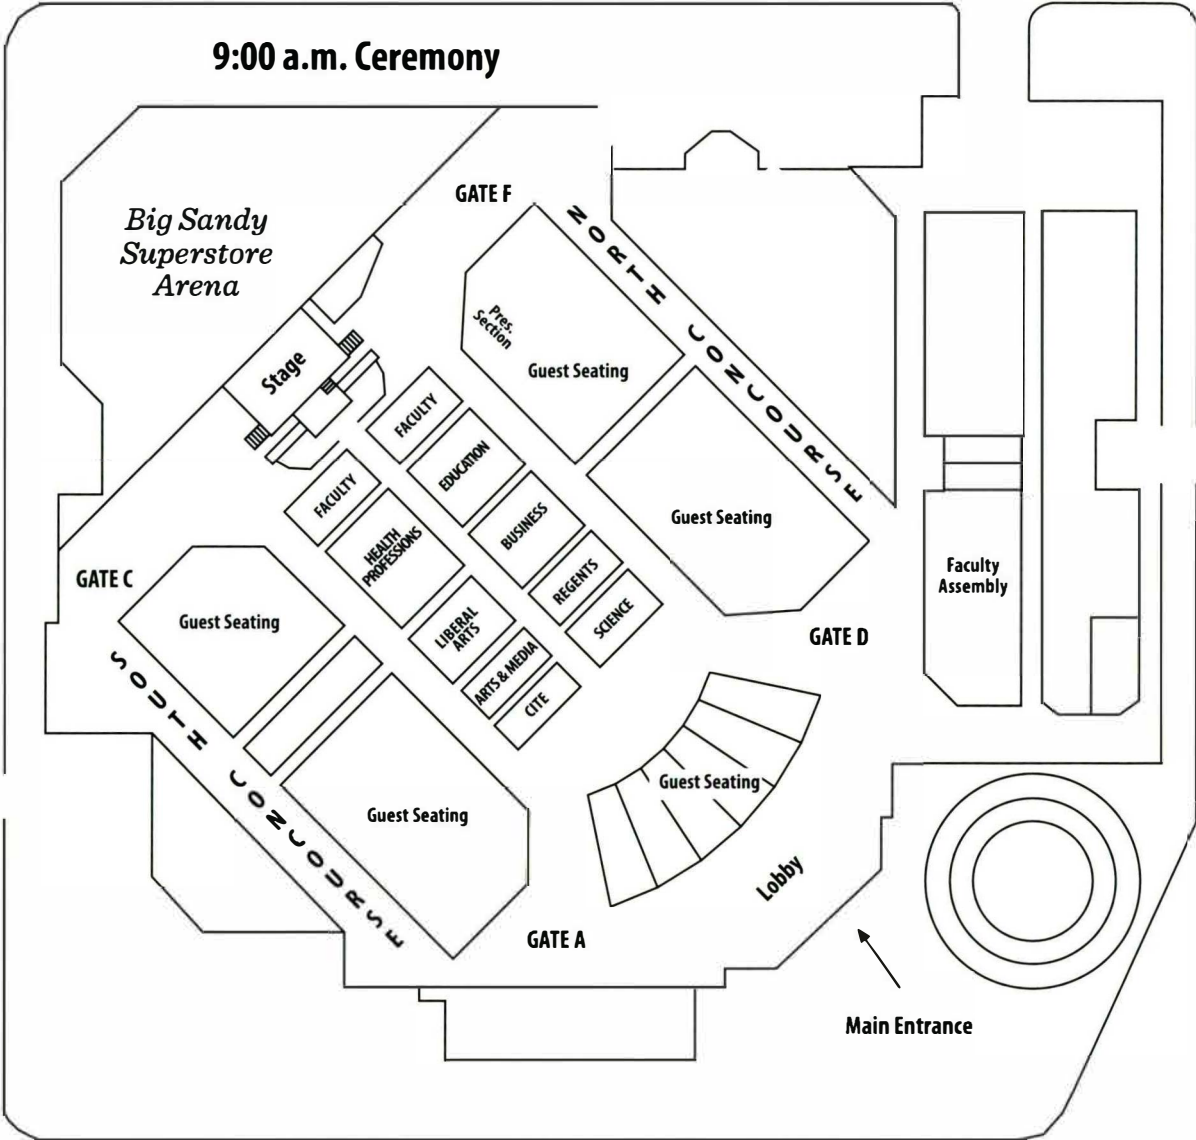

← Memorial Blvd. →

9:00 a.m. Ceremony

← Third Avenue →

2:00 p.m. Ceremony

HUNTINGTON, WEST VIRGINIA