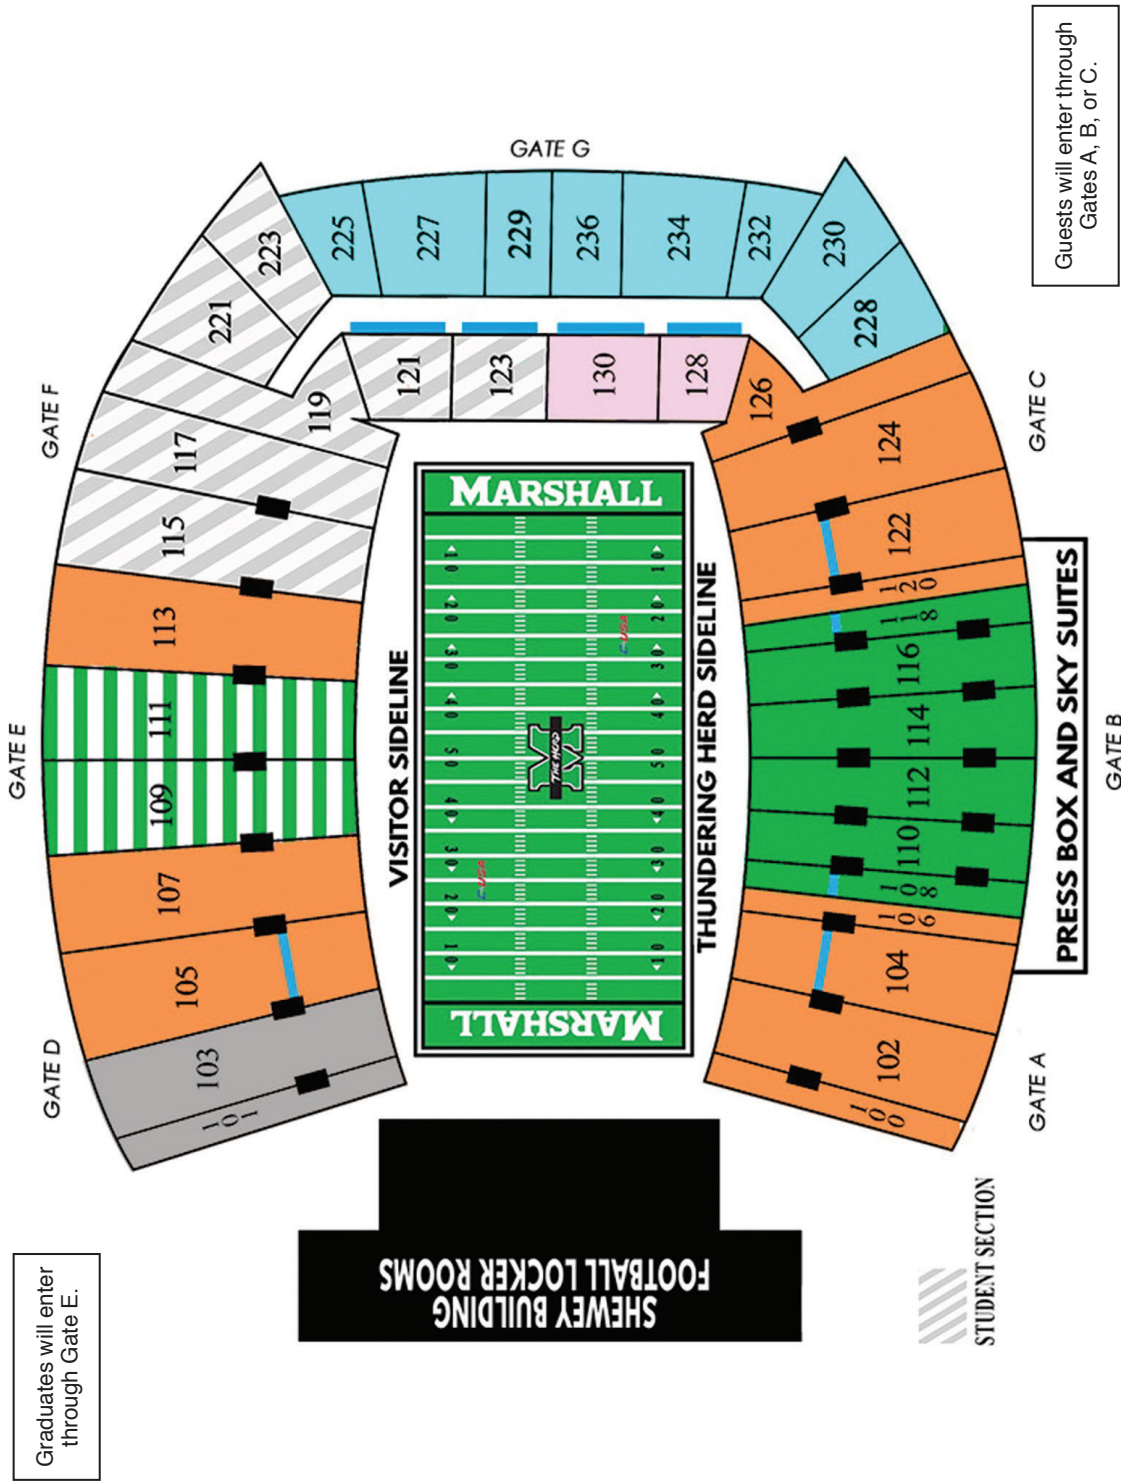

Doctor of Philosophy

Adam Michael Belcher
Sarah Elizabeth Brunty
Minqi Huang
Shreya Tapan Mukherji
Sarah Elizabeth Stevens

Graduates will enter through Gate E.

Guests will enter through Gates A, B, or C.